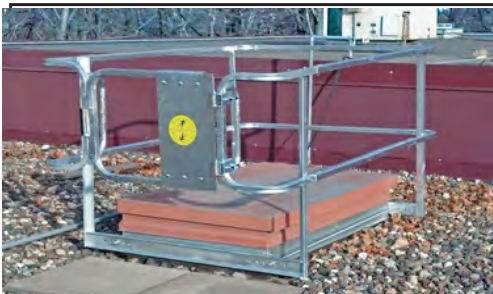

TremSafe Guardrail A.S.

TremSafe Guardrail A.S. is a passive fall protection system designed for safety and fall protection on rooftop applications. It combines a non-penetrating guardrail system with architectural appeal for applications where railing appearance is important.

TremSafe Guardrail S

TremSafe Guardrail S is a non-penetrating, passive fall protection system designed for rooftop safety and fall protection. Available in two standard finishes, safety yellow powder coat and galvanized.

TremSafe Heavy-Duty Warning Lines

TremSafe Heavy-Duty Warning Lines are a cost-effective, permanent visual warning line system for roof edge protection and controlled access zones.

TremSafe Hatch Guard

TremSafe Hatch Guards provide a non-penetrating solution for safe entry and exit through roof access hatches. Each system comes standard with a grab-bar for easier egress and ingress and a TremSafe Self Closing Gate.

Roofing & Building Maintenance

TremSafe Skylight Guard

The TremSafe Skylight Guards are specifically designed to protect against injuries and deaths around skylight openings. The non-penetrating design is available in customizable sizes and features a unique compression attachment system. It installs in minutes and since there is no drilling required, you'll keep your surfaces uncompromised while maintaining a safe work environment for your employees.