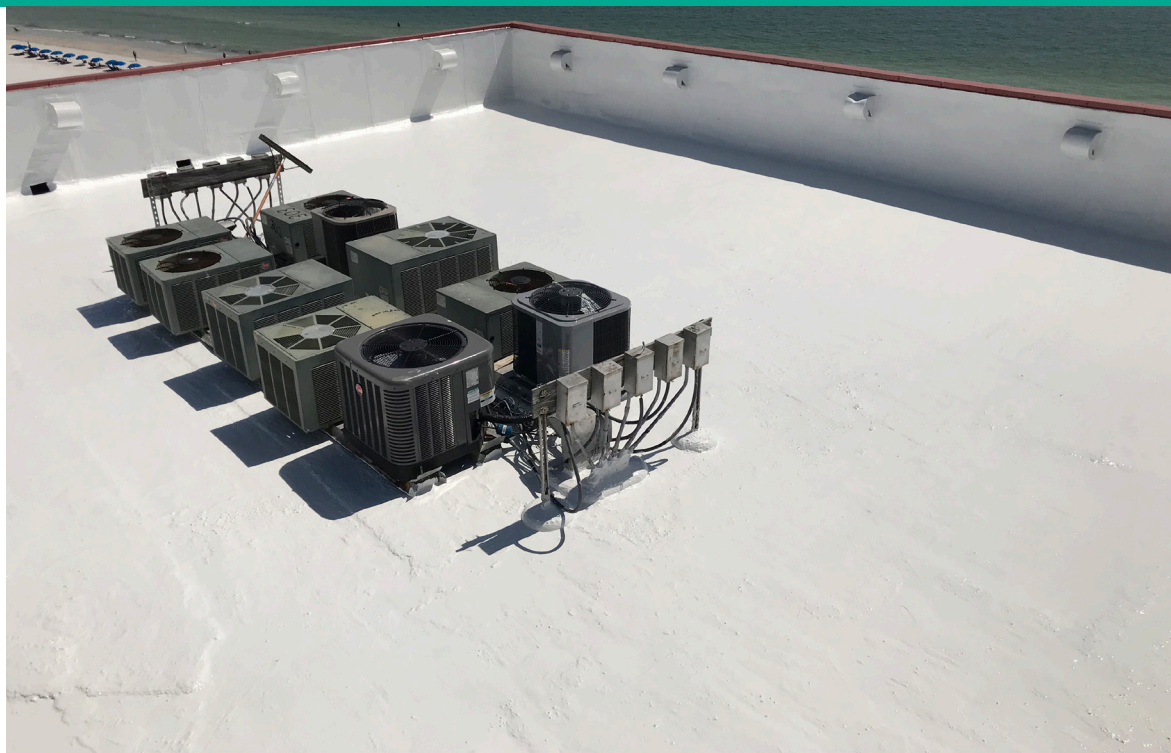

AlphaGrade™ Restoration System

SOMETIMES, THE EASIEST CHOICES ARE REALLY EASY

LIKE RESTORING YOUR GRAVEL-SURFACED ROOF WITH THE ONE-OF-A-KIND ALPHAGRADE SYSTEM!

Tough as they are, gravel-surfaced built up-roofs (BUR) deteriorate with age. Until now, all you could do was replace the roof, which can be very expensive, labor-intensive, messy, and disruptive, or restore the roof using aging technologies that offer limited performance.

Why go through that? Tremco's AlphaGrade restoration system can restore these roofs with a new, waterproof covering that also helps the environment and reduces stress for building occupants.

Three Layers of Protection

After we determine that a BUR roof is suitable for restoration, loose gravel is vacuumed up and necessary repairs made. We then apply three layers of bio-based weatherproofing protection:

- Bio-based AlphaGrade Leveling Coat to secure the gravel.
- AlphaGrade Base Coat.
- Highly reflective AlphaGrade Top Coat.

There is little disruption to those using the building, almost no smell and no risk of fire from hot kettles.

Restoration System Benefits that Make the Grade

- Sealing gravel in place significantly reduces wind-borne debris and the damage it can cause.
- Low overall costs -- restoration costs a fraction of replacement; you could save hundreds of thousands of dollars.
- Sustainability – AlphaGrade includes significant percentages of bio-based and post-consumer recycled content, and keeps most roofing material from being hauled to overstressed landfills.
- The highly reflective, waterproof surface can help lower energy use and reduce the strain on HVAC equipment; the surface can be tinted to meet your aesthetic requirements.
- AlphaGrade's top coat can be restored repeatedly, virtually eliminating the need for roof replacement if it is properly maintained.