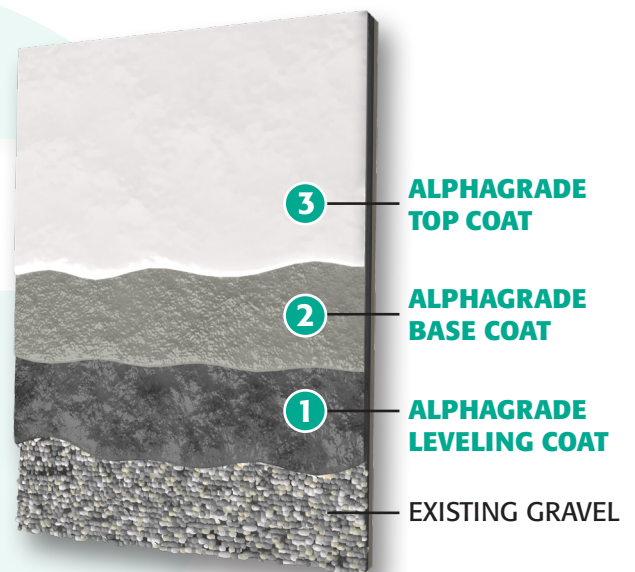

AlphaGrade™ Restoration System

SOMETIMES, THE EASIEST CHOICES ARE REALLY EASY

LIKE RESTORING YOUR GRAVEL-SURFACED ROOF WITH THE ONE-OF-A-KIND ALPHAGRADE SYSTEM!

Tough as they are, gravel-surfaced built up-roofs (BUR) deteriorate with age. Until now, all you could do was replace the roof, which can be very expensive, labor-intensive, messy, and disruptive, or restore the roof using aging technologies that offer limited performance.

Why go through that? Tremco's AlphaGrade restoration system can restore these roofs with a new, waterproof covering that also helps the environment and reduces stress for building occupants.

Three Layers of Protection

After we determine that a BUR roof is suitable for restoration, loose gravel is vacuumed up and necessary repairs made. We then apply three layers of bio-based weatherproofing protection:

- Bio-based AlphaGrade Leveling Coat to secure the gravel.
- AlphaGrade Base Coat.
- Highly reflective AlphaGrade Top Coat.

There is little disruption to those using the building, almost no smell and no risk of fire from hot kettles.

Restoration System Benefits that Make the Grade

- Sealing gravel in place significantly reduces wind-borne debris and the damage it can cause.
- Low overall costs -- restoration costs a fraction of replacement; you could save hundreds of thousands of dollars.
- Sustainability – AlphaGrade includes significant percentages of bio-based and post-consumer recycled content, and keeps most roofing material from being hauled to overstressed landfills.
- The highly reflective, waterproof surface can help lower energy use and reduce the strain on HVAC equipment; the surface can be tinted to meet your aesthetic requirements.
- AlphaGrade's top coat can be restored repeatedly, virtually eliminating the need for roof replacement if it is properly maintained.