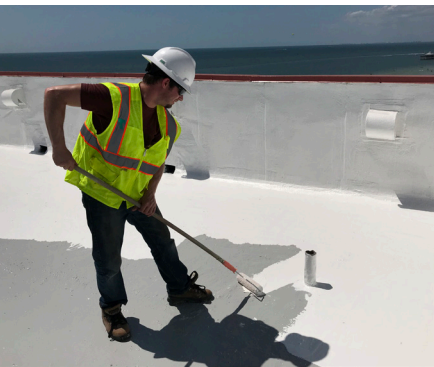

AlphaGrade™ Restoration System

SOMETIMES, THE EASIEST CHOICES ARE REALLY EASY

LIKE RESTORING YOUR GRAVEL-SURFACED ROOF WITH THE ONE-OF-A-KIND ALPHAGRADE SYSTEM!

Tough as they are, gravel-surfaced built up-roofs (BUR) deteriorate with age. Until now, all you could do was replace the roof, which can be very expensive, labor-intensive, messy, and disruptive, or restore the roof using aging technologies that offer limited performance.

Why go through that? Tremco's AlphaGrade restoration system can restore these roofs with a new, waterproof covering that also helps the environment and reduces stress for building occupants.

Three Layers of Protection

After we determine that a BUR roof is suitable for restoration, loose gravel is vacuumed up and necessary repairs made. We then apply three layers of bio-based weatherproofing protection:

- Bio-based AlphaGrade Leveling Coat to secure the gravel.
- AlphaGrade Base Coat.
- Highly reflective AlphaGrade Top Coat.

There is little disruption to those using the building, almost no smell and no risk of fire from hot kettles.

Restoration System Benefits that Make the Grade

- Sealing gravel in place significantly reduces wind-borne debris and the damage it can cause.
- Low overall costs -- restoration costs a fraction of replacement; you could save hundreds of thousands of dollars.
- Sustainability – AlphaGrade includes significant percentages of bio-based and post-consumer recycled content, and keeps most roofing material from being hauled to overstressed landfills.
- The highly reflective, waterproof surface can help lower energy use and reduce the strain on HVAC equipment; the surface can be tinted to meet your aesthetic requirements.
- AlphaGrade's top coat can be restored repeatedly, virtually eliminating the need for roof replacement if it is properly maintained.